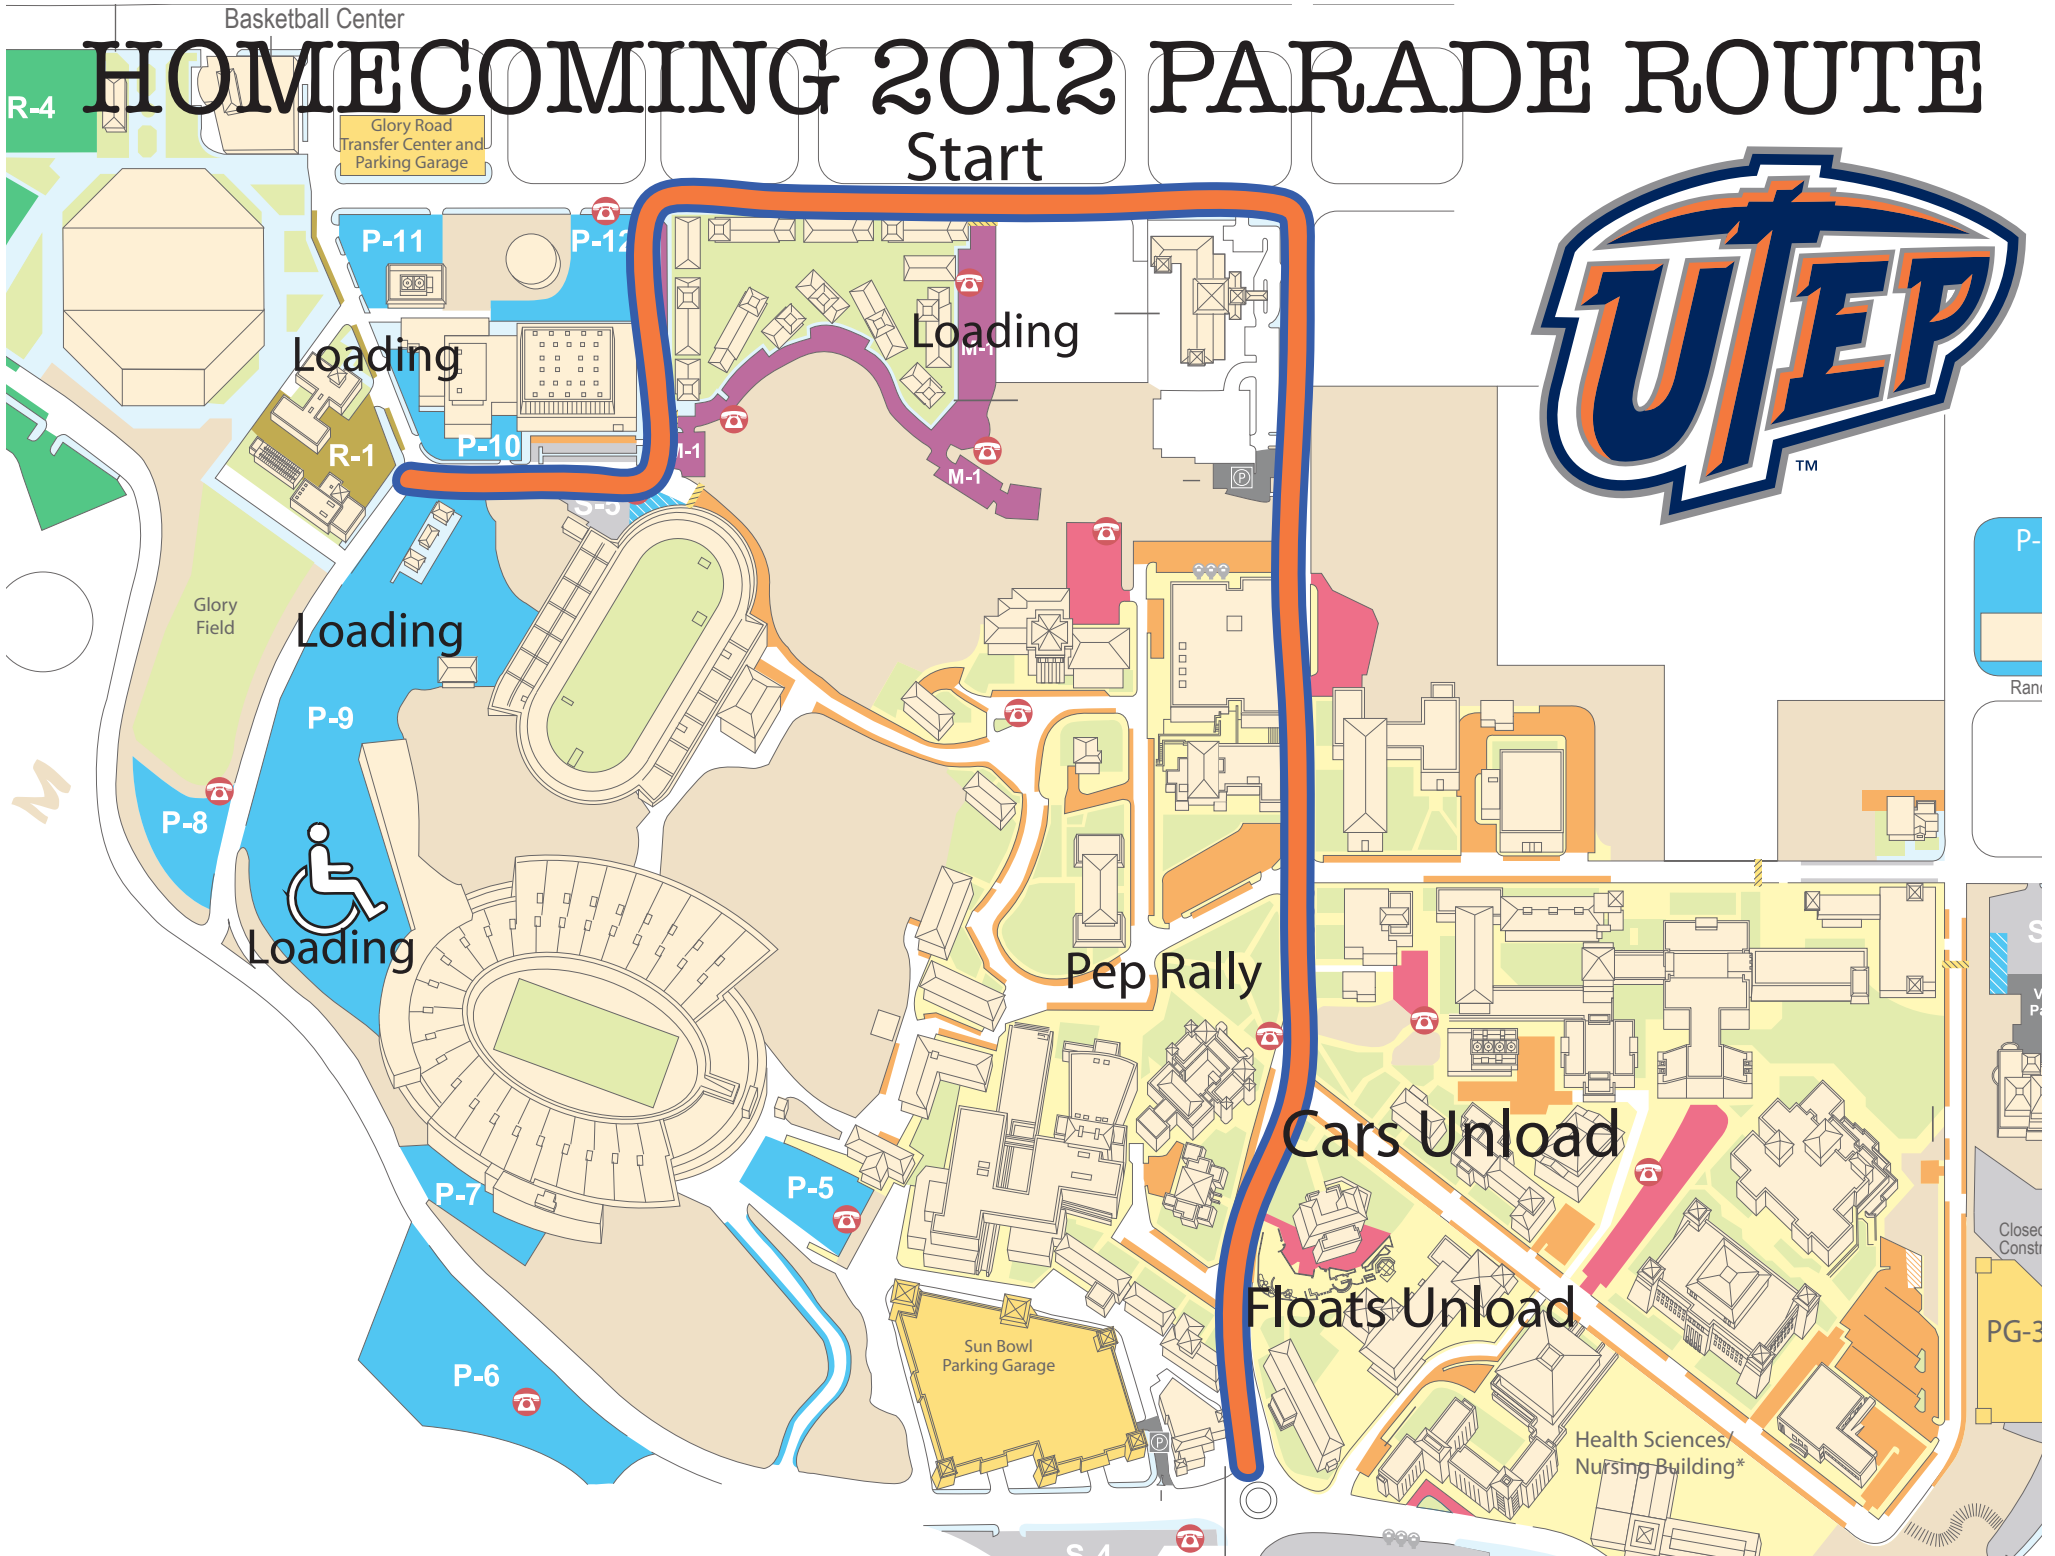

HOMECOMING 2012 PARADE ROUTE

Start

Basketball Center

Glory Road Transfer Center and Parking Garage

Loading

Loading

Loading

Loading

Pep Rally

Cars Unload

Floats Unload

Sun Bowl Parking Garage

Health Sciences/Nursing Building*

R-4

P-11

P-12